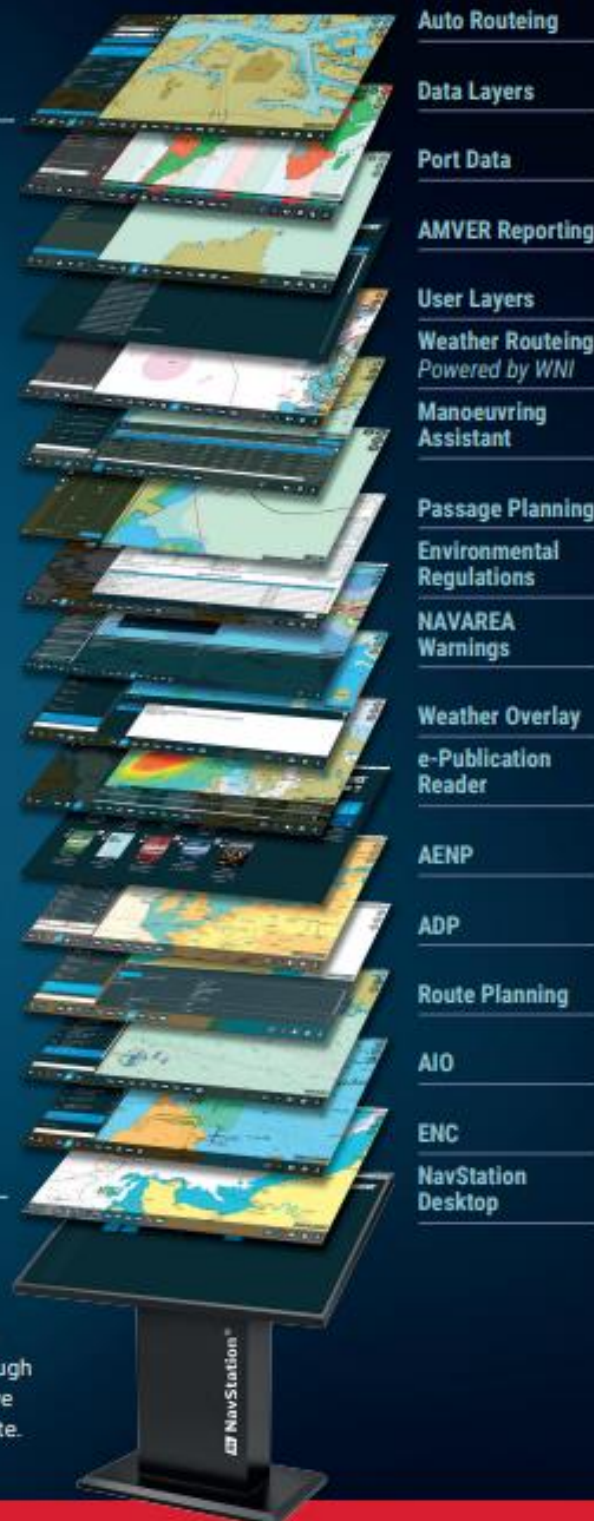

Get on board for intelligent Auto Routing.

NAVTOR Suite

Tv Tr St Bx Cl Dl Fl navtor.com

st Auto Routeing

The next generation of Auto Routeing

The new integrated Auto Routeing module in NavStation prepares a route suggestion in seconds. This quickly provides an overview for distance and duration and it can be used as a foundation for further detailed route planning. The principle of Auto Routeing is based on the shortest route. Using open waters and routeing along predefined lines in restricted areas, such as coastal waters, Traffic Separation Schemes (TSS), entrances into ports etc. You can easily edit and compare the route alternatives.

The Auto Routeing module is fully integrated with the onboard NavStation Route Planning module.

AUTO ROUTEING FEATURES:

Blockers

- Common straits, TSS, canals etc. can be closed
- Controls the routeing alternatives

Routeing

- Shortest route in open waters
- Along predefined route lines in coastal waters, TSS and entrances into ports

Routeing lines into most terminals in major ports

- Select a required location in the port and you will get a complete route suggestion, berth to berth

SAVE TIME AND OPTIMISE COSTS

NavStation includes access to an array of digital navigational information overlayed on top of official ENC charts. With databases and permits automatically distributed and updated seamlessly through our cyber-secure NavBox. NAVTOR continually ensures vessels have the data required to keep them safe, compliant and always up to date.