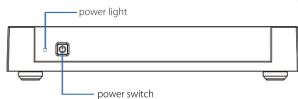

Smart Digital Tuner® KST-2000-W

front

Features

TV Formats supported - ATSC / DVB-T / DVB-T2 / T2 HEVC / ISDB-T / ISDB-Tb / DTMB

Auto scan of the channels

Receive "1-Seg" broadcasting service in Japan

High Definition – automatic DTV resolution

Interface - HDMI, Video (RCA), LAN, USBx2, antenna input, antenna output (RF pass-through output), mini B-CAS card slot, Power input (DC jack)

Electronic Program Guide (EPG) - only in Japan

Support English and Japanese

Compact size - W242mm x D125mm x H44mm , 450g

AC adapter - AC100-240V 50/60Hz

Operating temperature - 0 - 40°C

Operating humidity - 20-80% No condensation

User's manual - English and Japanese

Accessories - AC adapter, Remote controller, Foot plates, HDMI cable, mini B-CAS card (for Japan)

- To receive terrestrial digital broadcasts, it is necessary to have the corresponding TV antenna.
- Even if the antenna and this product are set up properly, and correctly connected, reception of terrestrial digital broadcasts will be impossible in countries without terrestrial digital broadcasting.
  In addition, various problems may occur such as blocking of signals by neighboring buildings, inability to receive weak signals, only being able to receive specific broadcasting channels, audio cutting out, and stopping of video, and appearance of block noise.
- Topographic conditions as well as weather conditions have great influence on TV terrestrial reception range.
- Pay broadcasts (scrambled broadcast) cannot be viewed.

KYOKUYO ELECTRIC CO.,LTD.

Address : 1-19-1, Chiyozaki, Nishi-ku, Osaka 550-0023, Japan

TEL : +81-6-6581-5815

URL : <https://www.kyokuyoe.co.jp/eng/>

E-mail : info@kyokuyoe.co.jp

Contact us

2023.02 v1