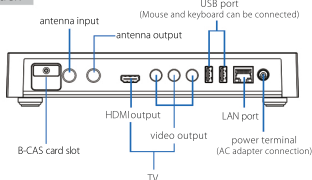

The viewing area is greatly expanded with 1-Seg (only in Japan).

Smart Digital Tuner[®] KST-2000-W

front

back

Features

TV Formats supported - ATSC / DVB-T / DVB-T2 / T2 HEVC / ISDB-T / ISDB-Tb / DTMB

Auto scan of the channels

Receive "1-Seg" broadcasting service in Japan

High Definition – automatic DTV resolution

Interface - HDMI, Video (RCA), LAN, USBx2, antenna input, antenna output (RF pass-through output), mini B-CAS card slot, Power input (DC jack)