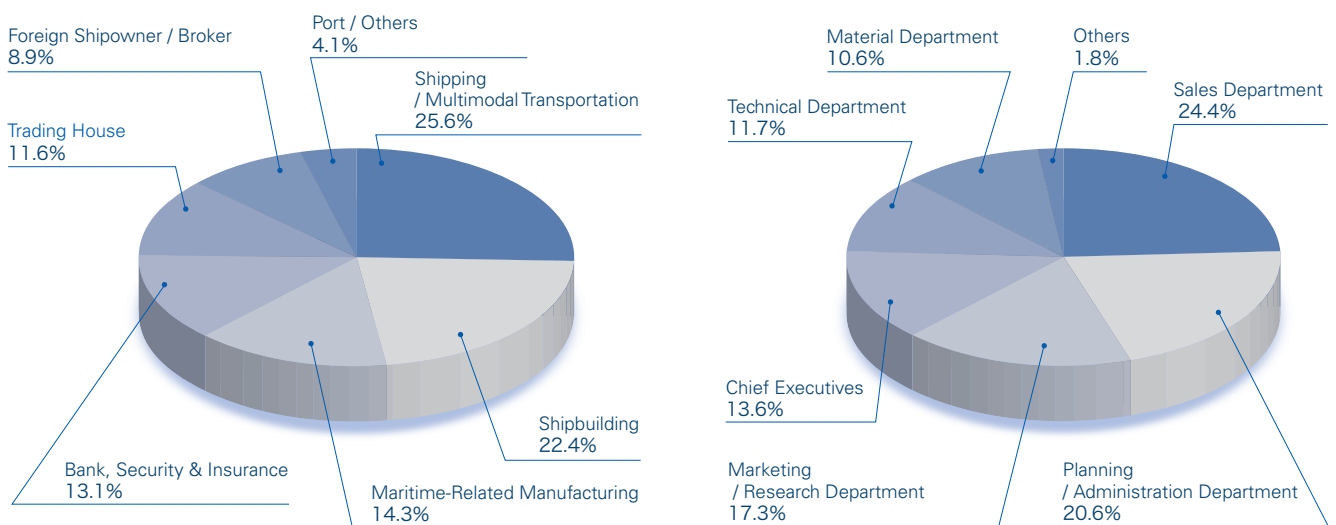

Up-to-date Articles

Every issue of COMPASS features special stories which sharply investigate hot topics, and leading industry opinion. Also regular serial contents, "Interview" with industry leaders/experts, "Close-up" analyzing maritime events/developments from wide angles and deep insight, "Kaiji Report" covering industry movements/trends in detail, will enlighten the readers. While information about new ships and products will show the readers their competitor's technology and sales policy.

Colorful & Substantial News

COMPASS enjoys high reputations among readers for its overseas on-the-spot reports written from global point of view. COMPASS will continue spotlighting the Asian (centering in China) and European markets, which draw the interest of the whole industry.

Readers' Profile

COMPASS is read by top executives ranging from front-line business people in sales, to those in planning and material procurement departments of carriers and shipbuilders. It is also read by relevant parties in banks, insurance companies and other financial institutes, COMPASS is appreciated for its accuracy and reliability.

Readership breakdown by nature of business / corporate division

- Inauguration: January, 1982
- Style: A4 (about 80 pages)
- Price: ¥1,650(Tax Included)
- Published on the 25th of February, April, June, August, October and December

For further information, please contact:

TEL. +81-3-5835-4165

E-mail: kp-ad@kaiji-press.co.jp

JMF-Bldg. Kanda 01, 2-1-15 Iwamoto-cho, Chiyoda-ku, Tokyo 101-0032, JAPAN

Kaiji Press Co. Ltd., Sales & Marketing Division