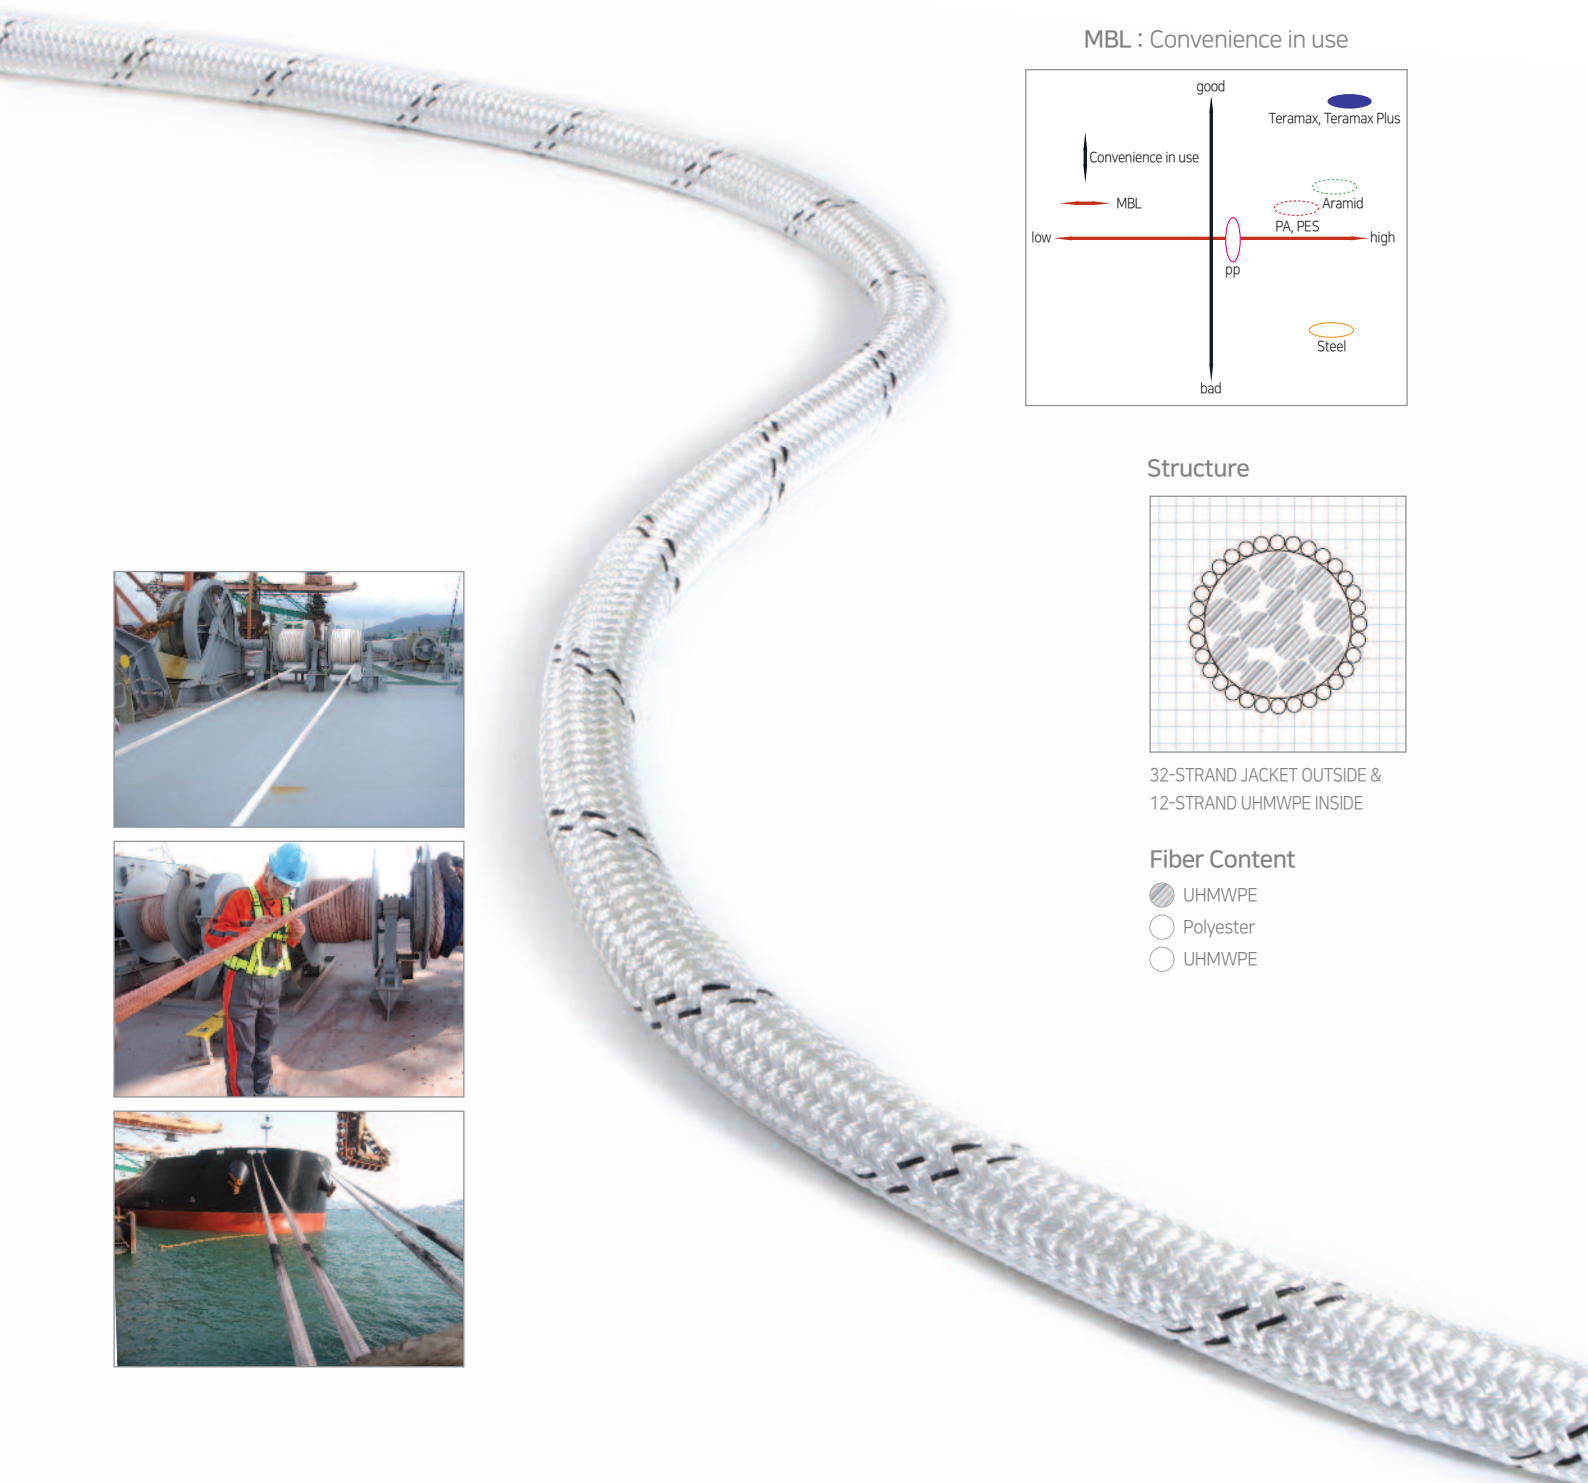

TERAMAX PLUS™

12-Strand braided rope made of UHMWPE Inside &
32-Strand UHMWPE or Polyester cover outside

MBL : Convenience in use

Structure

32-STRAND JACKET OUTSIDE &
12-STRAND UHMWPE INSIDE

Fiber Content

- UHMWPE
- Polyester
- UHMWPE