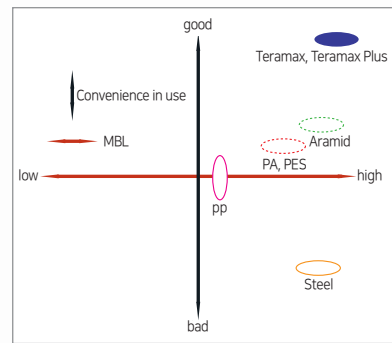

TERAMAX PLUS™

12-Strand braided rope made of UHMWPE Inside &
32-Strand UHMWPE or Polyester cover outside

MBL : Convenience in use

Structure

32-STRAND JACKET OUTSIDE &
12-STRAND UHMWPE INSIDE

Fiber Content

- UHMWPE
- Polyester
- UHMWPE