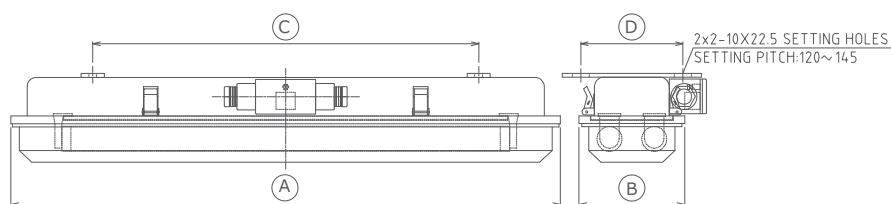

KOYO WATERTIGHT LED CEILING LIGHT

IP55

[Features and Benefits]

- Rated input voltage 100-242V
- Replaceable from fluorescent luminaires
- Energy savings of up to 50 % (compared to luminaires that use fluorescent lamps)
- IP55
- Including Osram lamps (2pcs)
- Compliant product for vibration countermeasure standard(JISF8006)

[OPTION]

- Lamp protect guard, Hanging parts

	Model No.	Rated input voltage	External size (mm)		Mounting size (mm)		Net weight (kg)	Equivalent of IMPA No.	Using Lamp	Color temperature	Power consumption (W)
			A	B	C	D					
Equivalent of 20W fluorescent lamps (2 lights)	KOS2247BB	100-242V	712	137	500	132.5	2.6	791882 791913	ST8A-0.6M 8.7W/865	Cool Daylight (6500K)	17.4
Equivalent of 40W fluorescent lamps (2 lights)	KOS4247B	100-242V	1332	137	1100	132.5	4.8	791884 791887	ST8A-1.2M 17.5W/865	Cool Daylight (6500K)	35.0