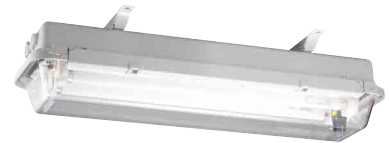

Explosion Proof LED Ceiling Light

- ▲▲▲ EXLED-125/225ed
- ▲▲ EXLED-125/225edBu
- ▼ EXLED-125/225edG

LED Flood Light

- ▶ PF125L-550WCF
- ▶▶ PF250L-550WCF
- ▶▶▶ PF400L-550WCF

LED Flood Light

- ◀ PF30L-550WCF (Equivalent to 300W Halogen Flood Light)
- ▶ PF50L-550WCF (Equivalent to 500W Halogen Flood Light)

Explosion Proof LED Flood Light

- ◀ EXLED-1BG-135A
- ▶ EXLED-1CG-200A

LED Search Light

- ▶ PS60LL-550WCEPJ (with Remote Control Panel)
- ◀ PS60LL-550WCF (Fixed Type)

LED Navigation Light

- | | | | |
|--------------|-------------|-------------|--------------|
| Masthead | Port | Starboard | Towing Light |
| ◀◀ A2L-DM06H | ◀ A2L-DP04H | ▶ A2L-DT04H | ▶▶ A2L-DY04H |

Indoor Light

Outdoor Light

Navigation Light & Signal Light

Hazardous Area Light

Explosion Proof Fluorescent Ceiling Light
FL-edg

Explosion Proof Fluorescent Ceiling Light
FL-220/240edgBu

Explosion Proof Recessed Ceiling Light
FL-220/240WFedg
FL-220/240WFedgBu

Explosion Proof Fluorescent Ceiling Light
FL-220/240edgG
FL-220/240edgBuG

Explosion Proof LED Ceiling Light
EXLED-614

Explosion Proof LED Bulb Light
EXLED-1AG

Explosion Proof LED Down Light
EXLED-1AD

Explosion Proof LED Bulb Light
EXLED-1BG