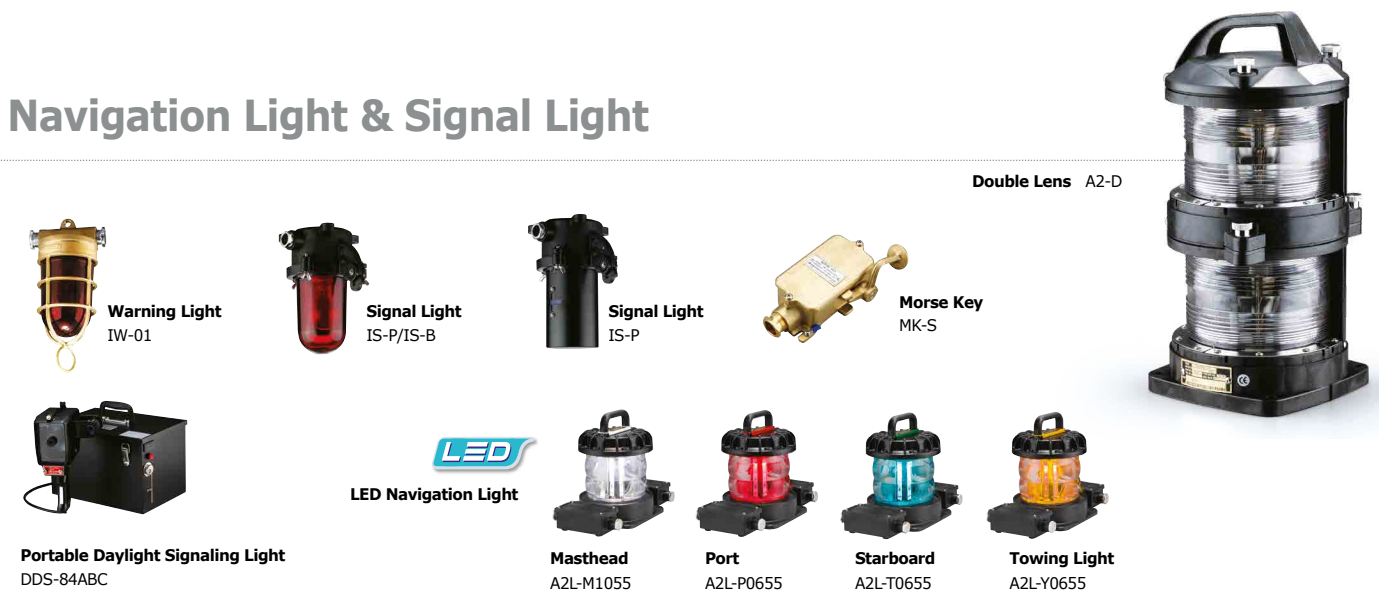

Explosion Proof LED Ceiling Light

- ▲▲▲ EXLED-125/225ed
- ▲▲ EXLED-125/225edBu
- ▼ EXLED-125/225edG

LED Flood Light

- ▶ PF125L-550WCF
- ▶▶ PF250L-550WCF
- ▶▶▶ PF400L-550WCF

LED Flood Light

- ◀ PF30L-550WCF (Equivalent to 300W Halogen Flood Light)
- ▶ PF50L-550WCF (Equivalent to 500W Halogen Flood Light)

Explosion Proof LED Flood Light

- ◀ EXLED-1BG-135A
- ▶ EXLED-1CG-200A

LED Search Light

- ▶ PS60LL-550WCEPJ (with Remote Control Panel)
- ◀ PS60LL-550WCF (Fixed Type)

LED Navigation Light

- | | | | |
|--------------|-------------|-------------|--------------|
| Masthead | Port | Starboard | Towing Light |
| ◀◀ A2L-DM06H | ◀ A2L-DP04H | ▶ A2L-DT04H | ▶▶ A2L-DY04H |

Indoor Light

Outdoor Light

Navigation Light & Signal Light

Hazardous Area Light

Explosion Proof Fluorescent Ceiling Light
FL-edg

Explosion Proof Fluorescent Ceiling Light
FL-220/240edgBu

Explosion Proof Recessed Ceiling Light
FL-220/240WFedg
FL-220/240WFedgBu