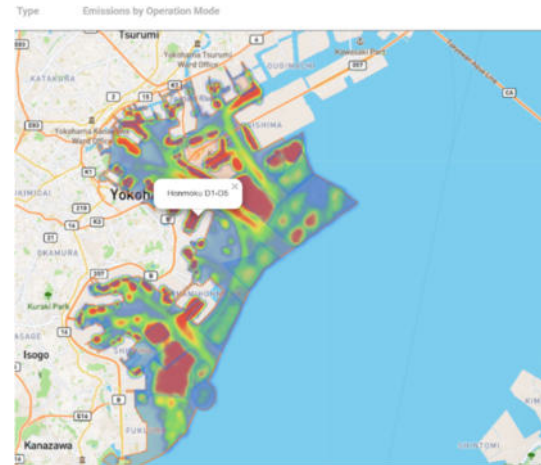

Total Criteria Pollutants