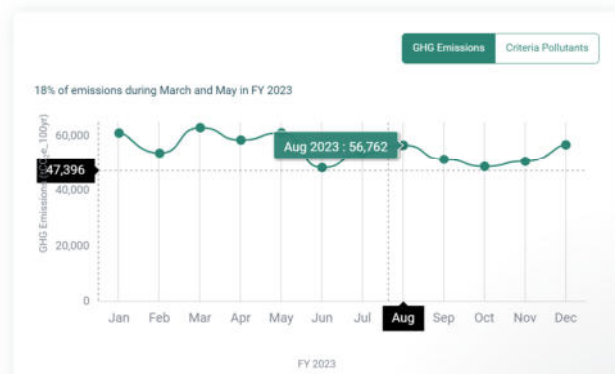

Point of Interest ▼
All

Vessel Type ▼
All

Operation Mode ▼
All

APPLY FILTERS

 RESET TO DEFAULT

Vessel Statistics

 Vessel Calls 100 [View](#)

 Distinct Vessel Count 100 [View](#)

 Tugboat Jobs 100 [View](#)

[VIEW VESSELS →](#)

Total GHG Emissions

Total Criteria Pollutants

Highest Contributors to Emissions

[VIEW ALL INSIGHTS →](#)

Total Emissions by Month

MEP (Marine Emission Portable) - VESSELS

Customer Year Month(s)
_____ FY 2023 Jan 2023 - Dec 2023

HOME
DASHBOARD
INSIGHTS
VESSELS
EMISSION TARGETS

Filter by Emission type Point of Interest Vessel Type ^ X Scope Operation Mode Safety Score GHG Rating DWT Age [Reset to Default](#)