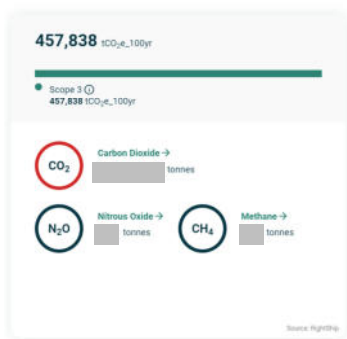

MEP (Marine Emission Portable) - DASHBOARD

Customer ▼

Year ▼ FY 2023

Month(s) ▼ Jan 2023 - Aug 2023 

HOME
DASHBOARD
INSIGHTS
VESSELS
EMISSION TARGETS

 GENERATE REPORT

Dashboard Controls

Emission Type ▼
All

Point of Interest ▼
All

Vessel Type ▼
All

Operation Mode ▼
All

APPLY FILTERS

 RESET TO DEFAULT

Vessel Statistics

 Vessel Calls 100 [View](#)

 Distinct Vessel Count 100 [View](#)

 Tugboat Jobs 100 [View](#)

[VIEW VESSELS →](#)

Total GHG Emissions

Total Criteria Pollutants

Highest Contributors to Emissions

[VIEW ALL INSIGHTS →](#)

Total Emissions by Month

MEP (Marine Emission Portable) - VESSELS